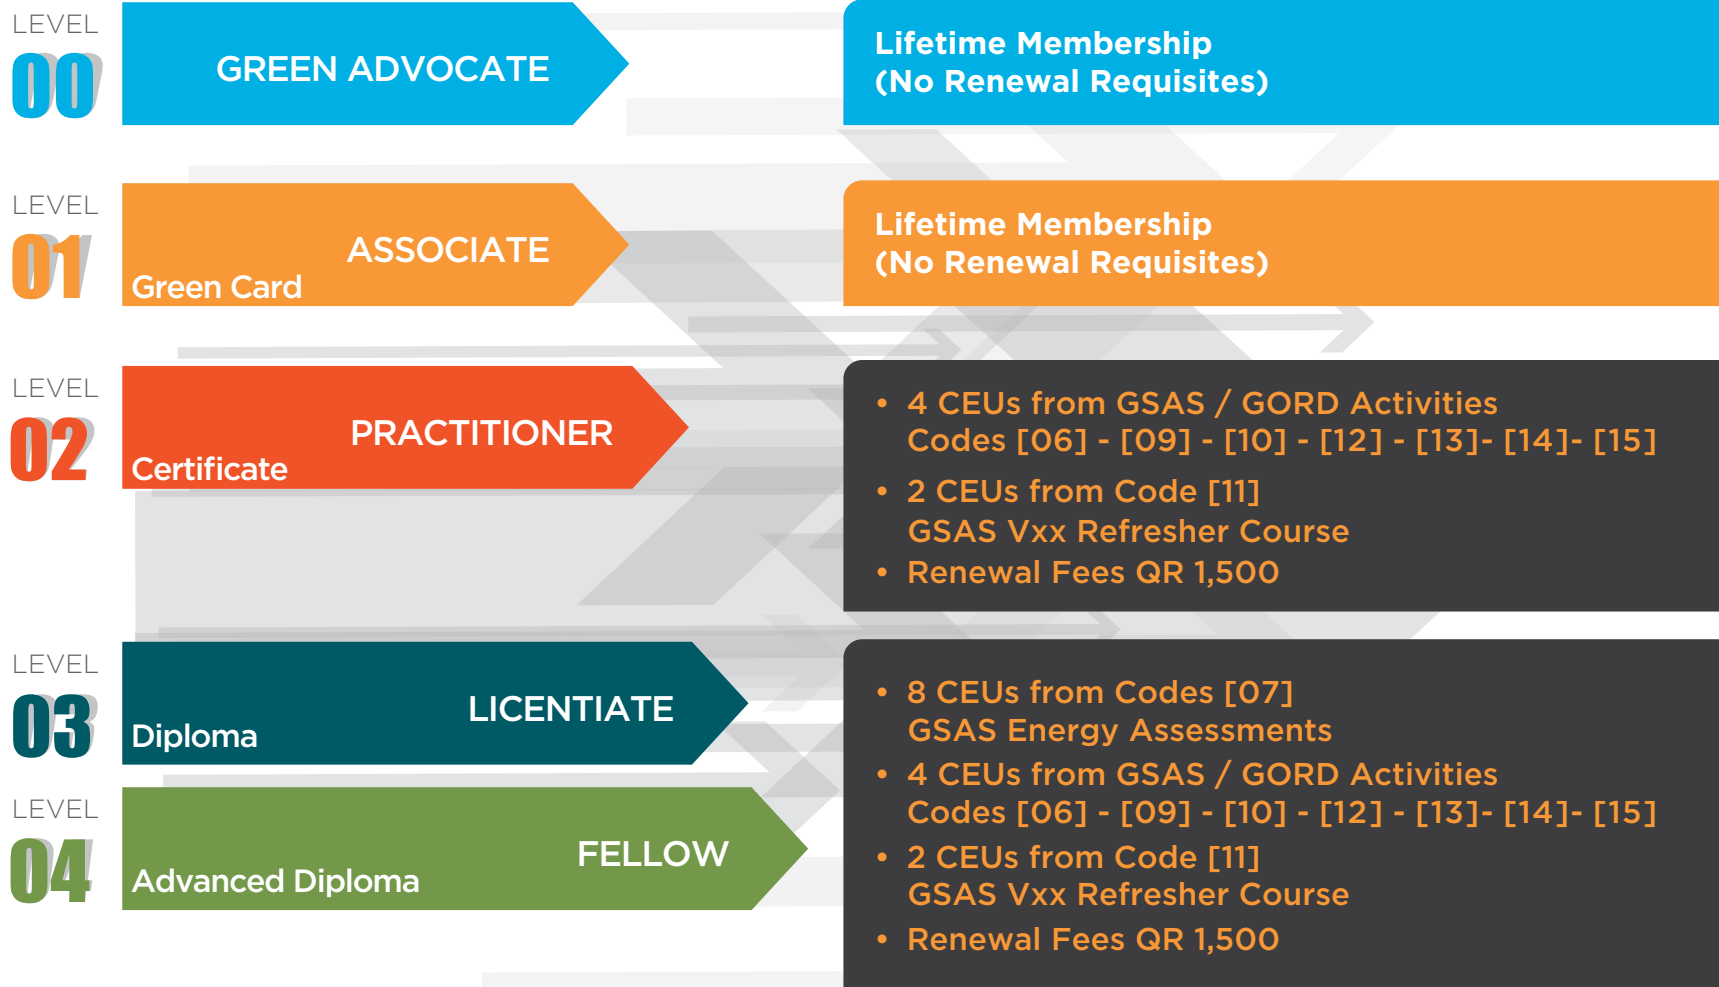

Membership Renewal Requisites