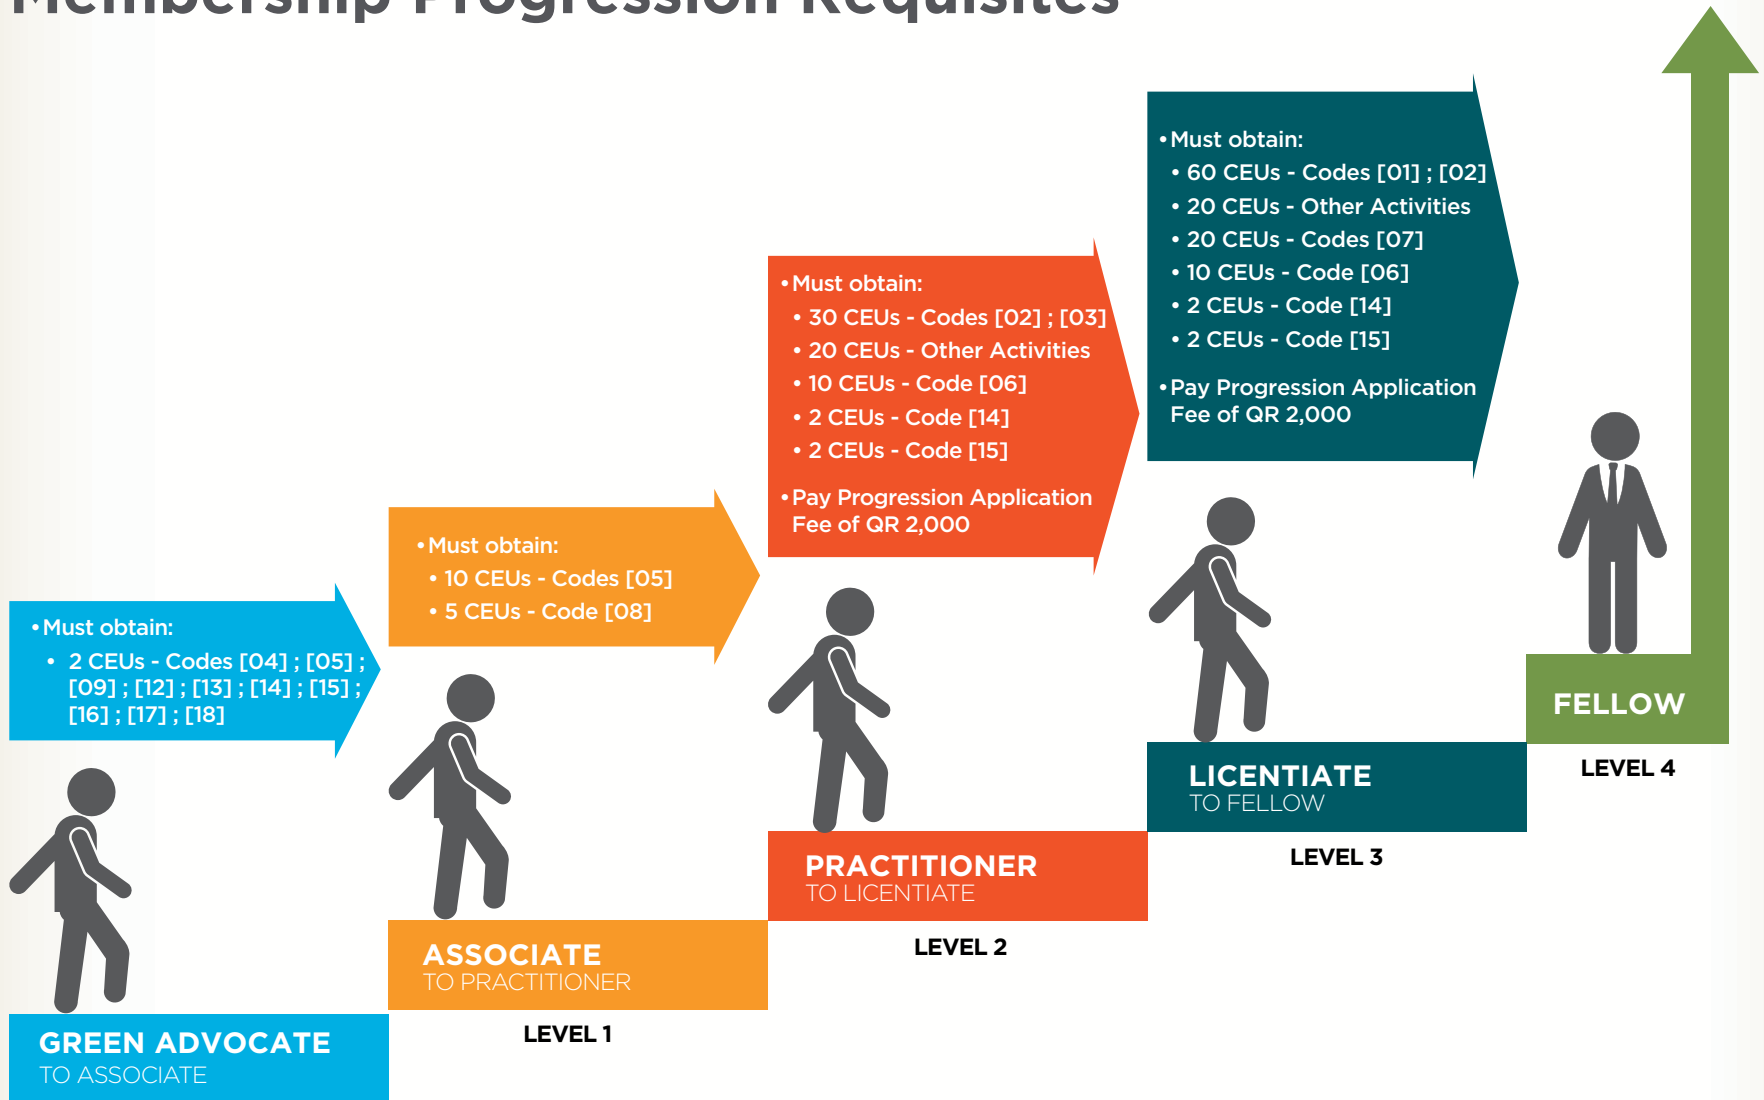

Abbreviations

DISCIPLINE-BASED

ACO	Acoustics
ARC	Architecture
CIV	Civil Engineering
ELE	Electrical Engineering
ENV	Environmental Engineering and Science
MEC	Mechanical Engineering
URB	Urban Planning

TYOLOGY-BASED

CO	Construction
HC	Healthcare
IN	Infrastructure
DP	Districts & Parks
OP	Operation
RW	Railways
SP	Sports

CPD Programs & CEU's

CODE	ACTIVITY	Allocated CEU's
[01]	CGP - PM Role for Type A Project	60
[02]	CGP - PM Role for Type B Project	30
[03]	CGP - PM Role for Type C Project	20
[04]	GORD Research Project Participation	15
[05]	GSAS - CGP Workshop	10
[06]	GORD / GSAS Committee	10
[07]	GSAS Energy Assessment	5
[08]	CGP Online Exam	5
[09]	GORD Exhibition / Conference / Forum	4
[10]	LinkMe Activities (Forum/Group)	2
[11]	GSAS Vxx - CGP Refresher Course	2
[12]	GORD eUniversity Courses	2
[13]	GSAS Sponsored Seminar / Workshop	2
[14]	GSAS Discipline-Based Course	2
[15]	GSAS Typology-Based Course	2
[16]	Associate CGP Training Course	2
[17]	Technical Seminar / Conference / Workshop	1
[18]	Corporate In-House Training Workshop	1
[19]	Management / Softskills Training Workshop	1
[20]	Professional Institutions Formal Engagement	1

Membership Renewal Requisites

Membership Progression Requisites

Thank You

GORD

المنظمة الخليجية للبحث والتطوير
Gulf Organisation for Research & Development

A Member of QATARI DIAR

CRAFTING A GREEN LEGACY

For more information visit us at: